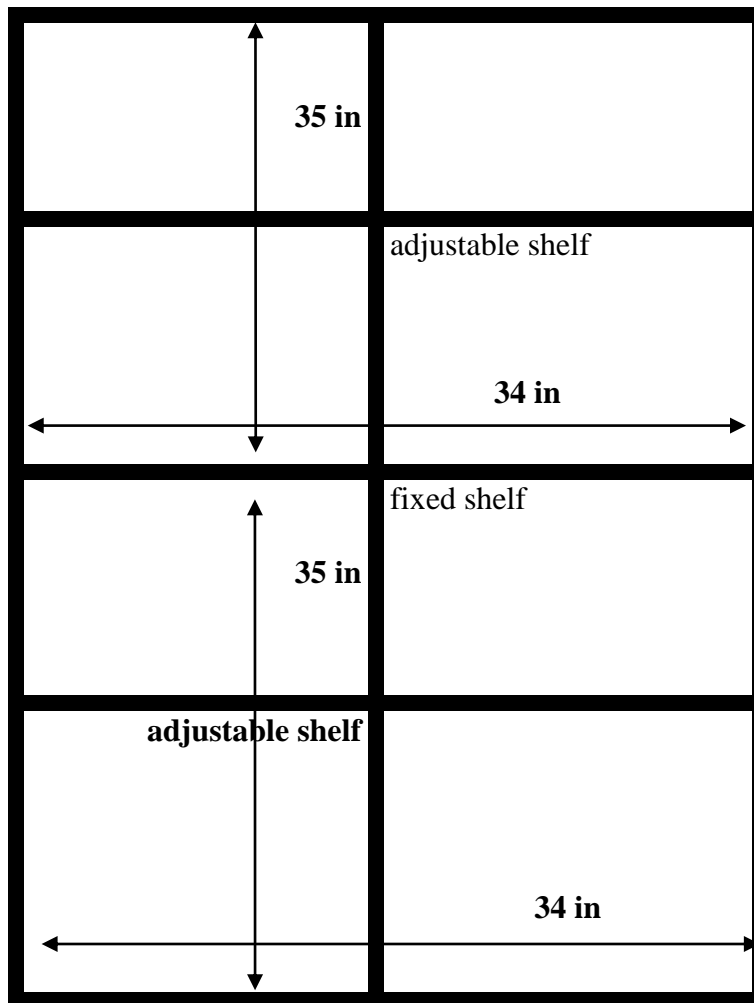

Display Case Measurements

R. B. Tullis Library

21569 US Hwy 59
New Caney, TX 77537
936-442-7705 ext. 6127

Diagram provides general dimensions and is not to scale.
There are two cases in the lobby with the same dimensions.

Total height of case : 6 ft. 5 inches

Total width of case: 36 inches

Total depth of case: 16 inches