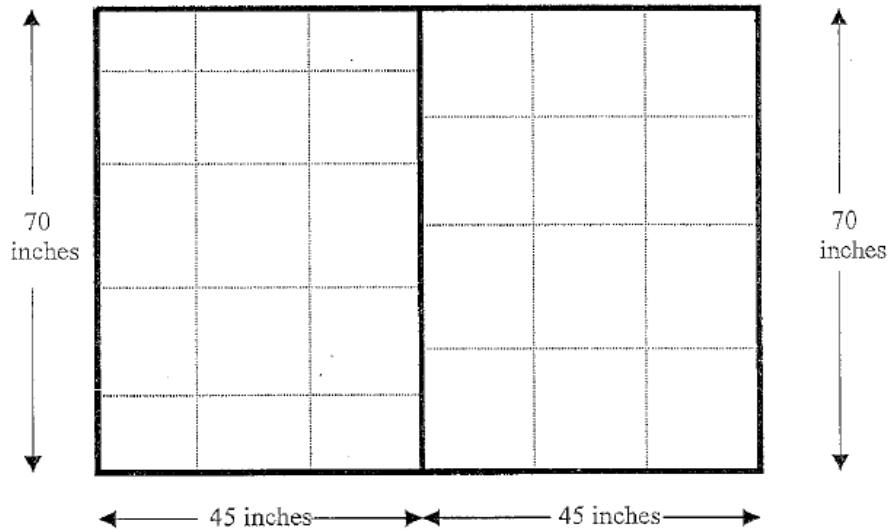

(Note – The vertical dashed lines represent the tracks for the adjustable shelves and the horizontal dashed lines are a suggested placement of the shelves.)

Downstairs Single Display Case (Six Half-Length Glass Shelves – All Adjustable and Removable)